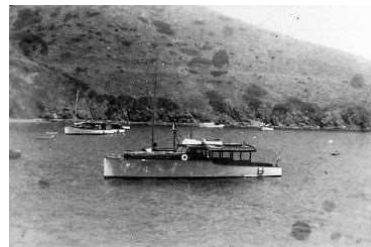

46 ft 1926 Classic Fellows & Stewart Sportfisher, IDA MAY
US\$150,000
 San Rafael, California, United States

Boat Details

| | | | | | |
|------------|--|----------------|--|------------|--------------|
| Make: | Classic | Class: | Antique and Classic | Fuel Type: | Other |
| Model: | Fellows & Stewart Sportfisher | Hull Material: | Wood | | |
| Year: | 1926 | Beam: | 11 ft 6 in | | |
| Length: | 46 ft | Boat Location: | San Rafael, California, United States | | |
| Price: | US\$150,000 | Name: | IDA MAY | | |
| Condition: | Used | Heads: | 1 | | |

Historically Significant, and Beautifully Restored, own a piece of history. Classic wooden motoryacht with flybridge. IDA MAY has three helm stations. Built by Fellows & Stewart in 1926. Wood and leather appointed staterooms have the classic look of the 1920's. Many original light fixtures including 1920's phones working through the boat. This yacht is full of history and was once owned by Stan Laurel of Laurel & Hardy (comedians) and listed in National Register of Historic Places. Engines have been removed. Own part of an illustrious and historic California Motor Yacht.

This may be one of the most famous yachts of all time. The very first of the Sport Fishing style of yacht, and the fastest boat on the water in 1926. And the list of famous people who have been on board and fished is simply amazing.